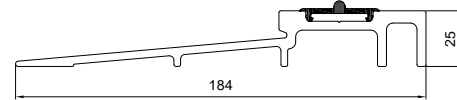

Maco Fiber Therm dorpel

- Te monteren op een bestaande vloer

Toepassing:

- HST Salamander