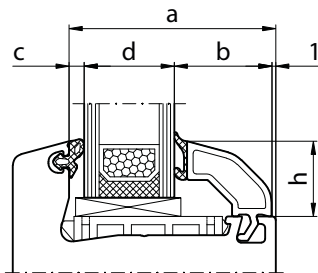

GLASLATTEN

a	Systeme	c	d - glas dicke						
55 mm	Ideal 4000, Ideal 5000, HST 70	4 mm	10-11 mm	12-13 mm	14-15 mm	16-17 mm	18-19 mm	20-21 mm	22-23 mm
65 mm	Ideal 7000, Ideal 8000, HST 85	4 mm	20-21 mm	22-23 mm	24-25 mm	26-27 mm	28-29 mm	30-31 mm	32-33 mm
32 mm	Sliding windows	3 mm	-	-	-	-	-	-	-
47 mm	Multi-slide	3 mm	-	4-5 mm	6-7 mm	8-9 mm	10-11 mm	12-13 mm	14-15 mm
b			40 mm	38 mm	36 mm	34 mm	32 mm	30 mm	28 mm

  Classic-line							
	■ 120740 □ 120770	■ 120840 □ 120870	■ 120640 □ 120670	■ 120639 □ 120669	■ 120838 □ 120868	■ 120638 □ 120668	■ 120736 □ 120766

$$b = a - c - d - 1$$