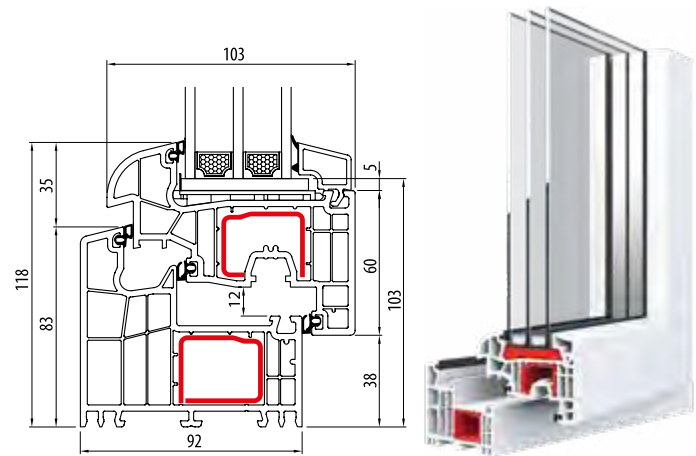

BluEvolution 92 Round-line